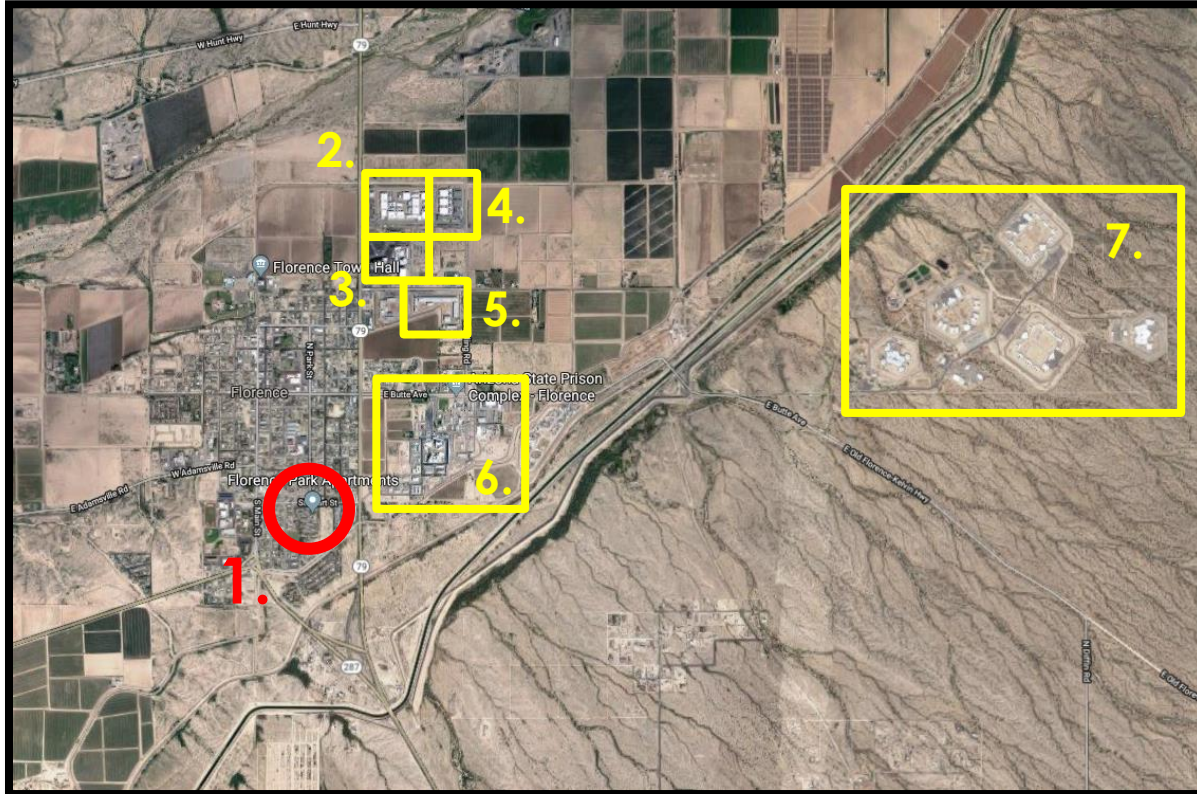

# Florence is not Phoenix – 60 miles

**Florence is a 60-minute drive from DT Phoenix**

- 1. Phoenix core**
- 2. Phoenix metro boundary**
- 3. Town of Florence**

# Prison Capital of AZ – Income Dispersion

## 1. Florence Park Apartments

2. CCA Central AZ Detention Center

3. Pinal County Jail

4. Florence Correctional Center

5. Central AZ Correctional Facility

6. Florence Prison Complex

7. AZ Department Of Corrections – Eyman Complex