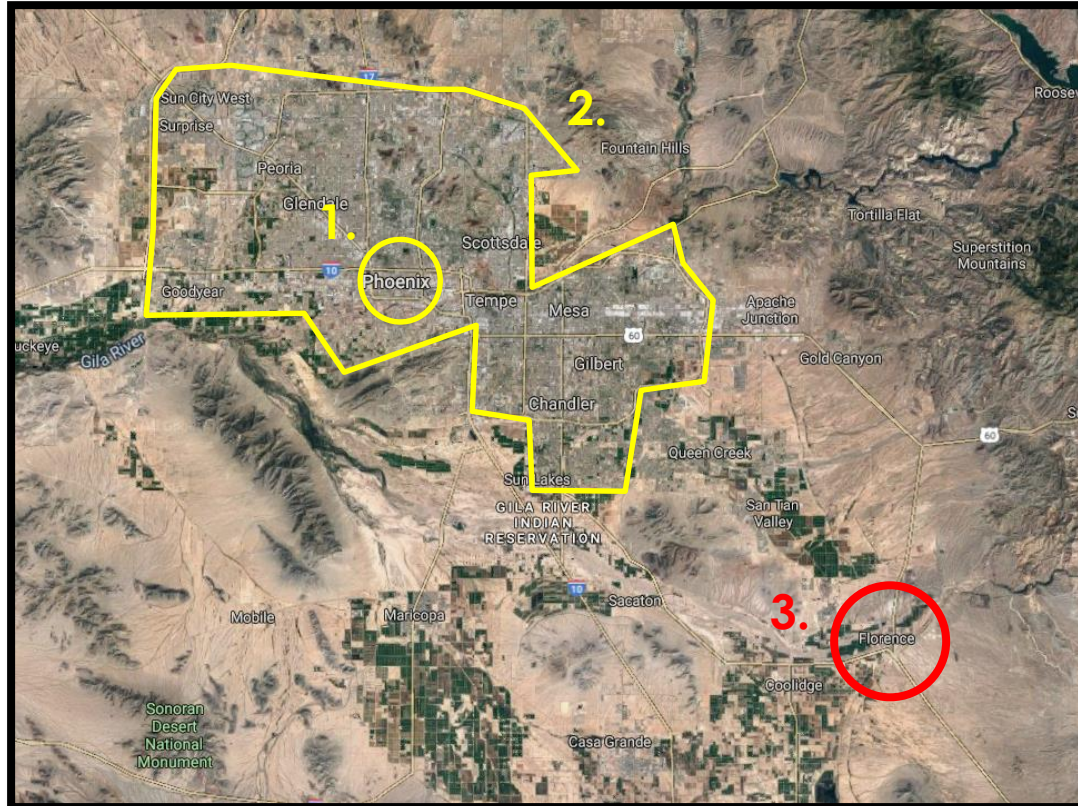

# Florence is not Phoenix – 60 miles

**Florence is a 60-minute drive from DT Phoenix**

- 1. Phoenix core**
- 2. Phoenix metro boundary**
- 3. Town of Florence**

# Prison Capital of AZ – Income Dispersion

## 1. Florence Park Apartments

2. CCA Central AZ Detention Center

3. Pinal County Jail

4. Florence Correctional Center

5. Central AZ Correctional Facility

6. Florence Prison Complex

7. AZ Department Of Corrections – Eyman Complex