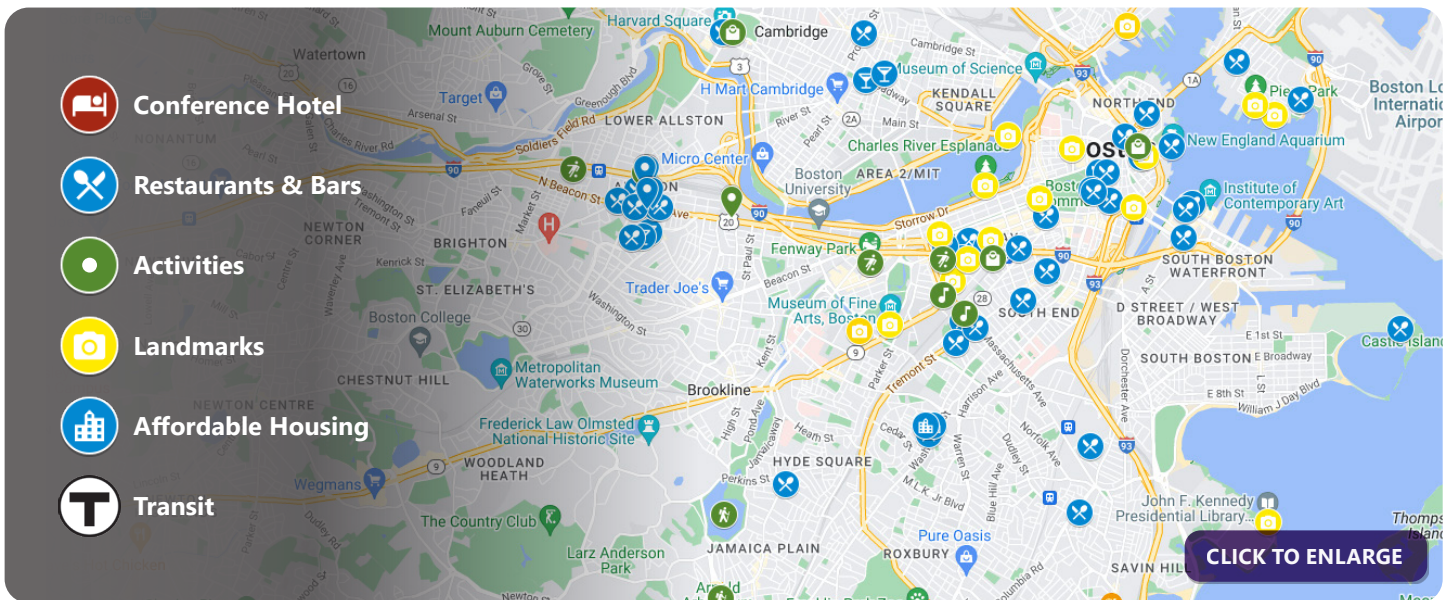

NCSHA BOSTON 2023 Destination Guide

The MassHousing Destination Guide is a Google Map with landmarks, dining, shopping, and entertainment options. These locations were submitted by MassHousing staff and include personal recommendations and tips. The map also includes key affordable housing developments in the City and the location of the Community Tours scheduled for [Sunday, October 15, 1:00-4:00 pm.](#)

To access the full map, click the button or scan the QR code with your phone's camera.

Getting Around

Public Transit

MBTA serves the greater boston region

Rideshare

Ride requests and payments are all handled through the Uber and Lyft apps on your smartphone, which can be split between party members in the car.

Bikeshare

Bluebikes is Metro Boston's public bikeshare program, with over 3,000+ bikes and more than 300+ stations.