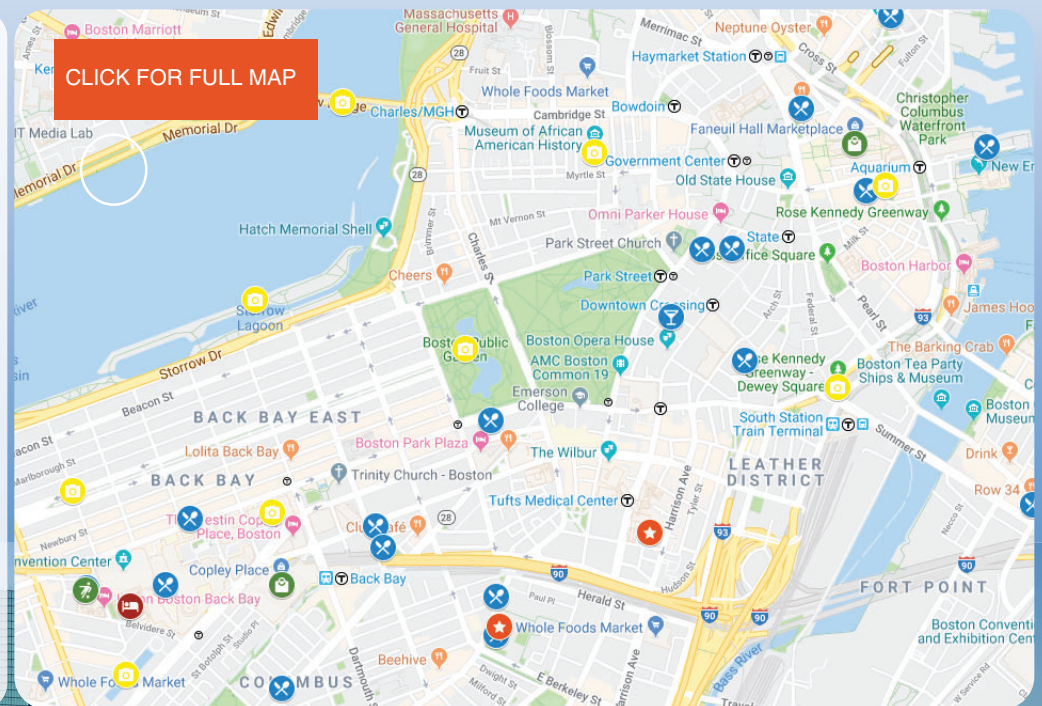

NCSHA Boston 2019 Destination Guide

The MassHousing Destination Guide is a Google Map with landmarks, dining, shopping and entertainment options. These locations were submitted by MassHousing staff, and include personal recommendations and tips. The map also includes key affordable housing developments in the City and the location of the Community Tours scheduled for Sunday, October 20th from 1-4pm.

To access the full map, click the button or scan the QR code with your phone.

Legend

-  Sheraton Boston Hotel/
starting point
-  } Restaurant/food/bar
-  Landmark/place to see
-  } Recreation/Shopping/
Entertainment
-  } Affordable Housing
-  } Location
-  MBTA station or stop

 SCAN ME

Share your experience exploring
Boston #NCSHA19 #MHguide
www.masshousing.com

NCSHA Boston 2019 Destination Guide

CLICK FOR FULL MAP

Getting Around

SCAN ME

Public transportation
www.mbta.com

Rideshare

Ride requests and payments are all handled through the Uber and Lyft apps on your smartphone, which can be split between party members in the car.

Bikeshare

Bluebikes is Metro Boston's public bike-share program, with over 3,000+ bikes and more than 300+ stations.